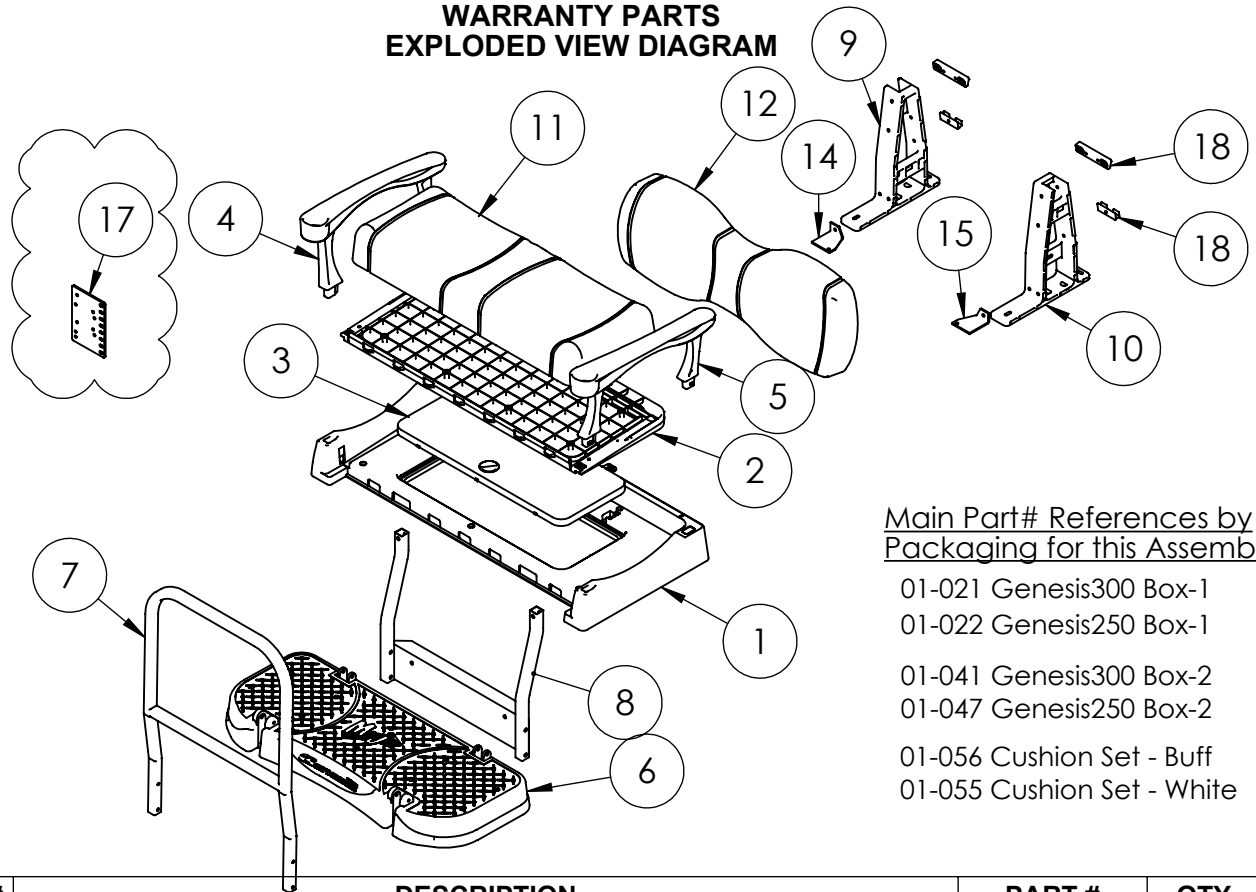

# GENESIS 300/250 REAR DELUXE SEAT FOR CLUB CAR PRECEDENT

## WARRANTY PARTS EXPLODED VIEW DIAGRAM

### Main Part# References by Packaging for this Assembly:

01-021 Genesis300 Box-1  
 01-022 Genesis250 Box-1  
 01-041 Genesis300 Box-2  
 01-047 Genesis250 Box-2  
 01-056 Cushion Set - Buff  
 01-055 Cushion Set - White

ITEM #	DESCRIPTION	PART #	QTY
1	Main Poly Frame (Genesis300 - Aluminum) or Main Poly Frame (Genesis250 - Steel)	W01-9-107 W01-9-1	1
2	Flip Poly Frame	W01-9-2	1
3	Seat Door	W01-9-106	1
4	Armrest - Driver Side	W01-9-4	1
5	Armrest - Pass Side	W01-9-5	1
6	Foot Plate (Genesis300 - Aluminum) or Foot Plate (Genesis250 - Steel)	W01-9-105 W01-9-6	1
7	Prec. Grab Bar (Genesis300 - Aluminum) or Prec. Grab Bar (Genesis250 - Steel)	W01-9-7 W01-9-8	1
8	Prec. Foot Plate Mounting Bracket (Genesis300 - Aluminum) or Prec. Foot Plate Mounting Bracket (Genesis250 - Steel)	W01-9-9 W01-9-10	1
9	Prec. Main Bracket - Driver Side	W01-9-11	1
10	Prec. Main Bracket - Pass Side	W01-9-12	1
11	Precedent Seat Bottom Cushion - Buff or Precedent Seat Bottom Cushion - White	W01-9-25 W01-9-36	1
12	Precedent Seat Back Cushion - Buff or Precedent Seat Back Cushion - White	W01-9-19 W01-9-38	1
13	Hardware Pack - Precedent (Not Shown in Diagram)	W01-9-100	1
14	Prec. Main Support Bracket - Driver (Genesis300 - Aluminum) or Prec. Main Support Bracket - Driver (Genesis250 - Steel)	W01-9-57 W01-9-58	1
15	Prec. Main Support Bracket - Pass (Genesis300 - Aluminum) or Prec. Main Support Bracket - Pass (Genesis250 - Steel)	W01-9-59 W01-9-60	1
16	Prec. Rear Struts (Genesis300 - Aluminum) [Not Shown in Diagram] or Prec. Rear Struts (Genesis250 - Steel) [Not Shown in Diagram]	W01-9-61 W01-9-62	2
17	Lean Back Bracket (Bracket can go on either side)	W01-9-97	2
18	Precedent OEM Lean Back Bracket Set (4 Brackets Total, 2 Each Side)	W01-1-16	1