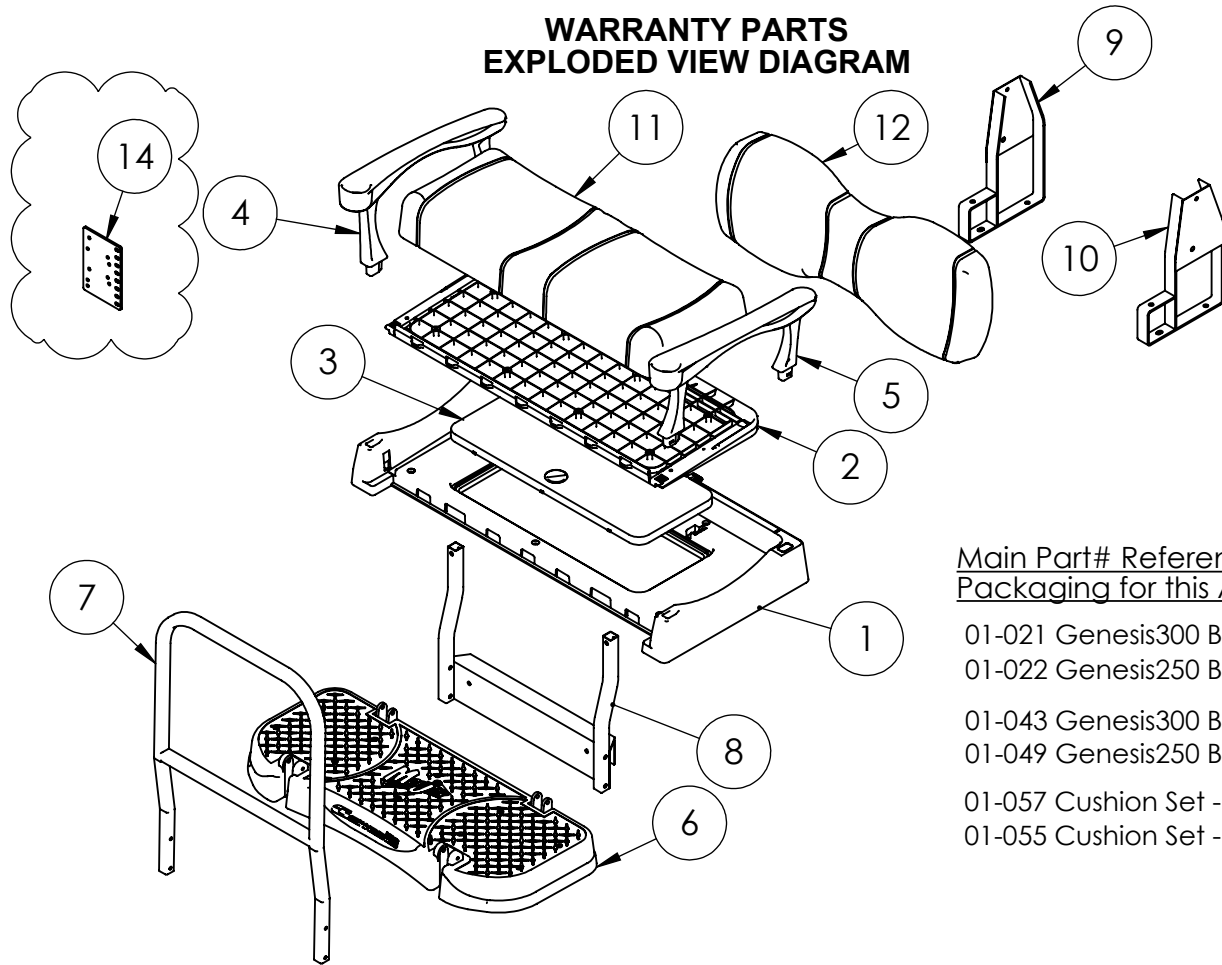

GENESIS 300/250 REAR DELUXE SEAT FOR E-Z-GO TXT

WARRANTY PARTS EXPLODED VIEW DIAGRAM

Main Part# References by
Packaging for this Assembly:

01-021 Genesis300 Box-1
01-022 Genesis250 Box-1

01-043 Genesis300 Box-2
01-049 Genesis250 Box-2

01-057 Cushion Set - Tan
01-055 Cushion Set - White

GENESIS300/250 REAR DELUXE SEAT FOR E-Z-GO TXT

ITEM #	DESCRIPTION	PART #	QTY
1	Main Poly Frame (Genesis300 - Aluminum)	W01-9-107	1
	or Main Poly Frame (Genesis250 - Steel)	W01-9-1	
2	Flip Poly Frame	W01-9-2	1
3	Seat Door	W01-9-106	1
4	Armrest - Driver Side	W01-9-4	1
5	Armrest - Pass Side	W01-9-5	1
6	Foot Plate (Genesis300 - Aluminum)	W01-9-105	1
	or Foot Plate (Genesis250 - Steel)	W01-9-6	
7	TXT Grab Bar (Genesis300 - Aluminum)	W01-9-72	1
	or TXT Grab Bar (Genesis250 - Steel)	W01-9-82	
8	TXT Foot Plate Mounting Bracket (Genesis300 - Aluminum)	W01-9-29	1
	or TXT Foot Plate Mounting Bracket (Genesis250 - Steel)	W01-9-30	
9	TXT Main Bracket - Driver Side (Genesis300 - Aluminum)	W01-9-31	1
	or TXT Main Bracket - Driver Side (Genesis250 - Steel)	W01-9-32	
10	TXT Main Bracket - Pass Side (Genesis300 - Aluminum)	W01-9-33	1
	or TXT Main Bracket - Pass Side (Genesis250 - Steel)	W01-9-34	
11	TXT Seat Bottom Cushion - Tan	W01-9-35	1
	or TXT Seat Bottom Cushion - White	W01-9-36	
12	TXT Seat Back Cushion - Tan	W01-9-37	1
	or TXT Seat Back Cushion - White	W01-9-38	
13	Hardware Pack - TXT (Not Shown in Diagram)	W01-9-102	1
14	Lean Back Bracket (Bracket can go on either side)	W01-9-97	2