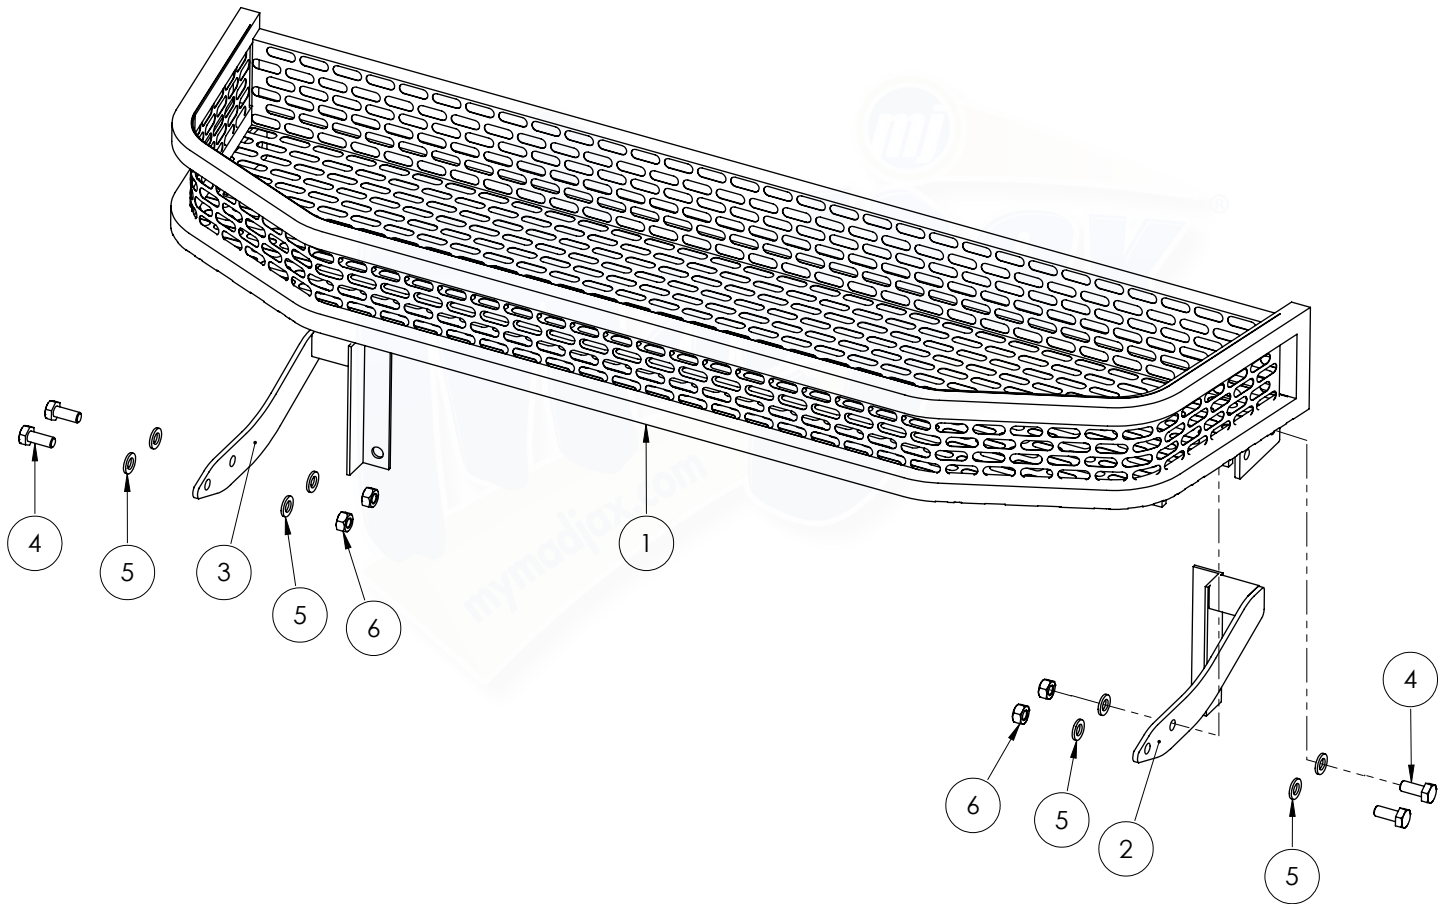

Madjax® Clays Basket : E-Z-Go® RXV®

04-012

No.	Part No.	Description	QTY
1		Basket	1
2	W04-12-1	RXV Clays Mounting Bracket - Left	1
	W04-12-2	RXV Clays Mounting Bracket - Right	1
	W04-12-3	RXV Clays Hardware Pack	1
3		M10x25 Hex Head Bolt	4
4		M10x20 Flat Washer	4
5		M10 Locking Nut	4