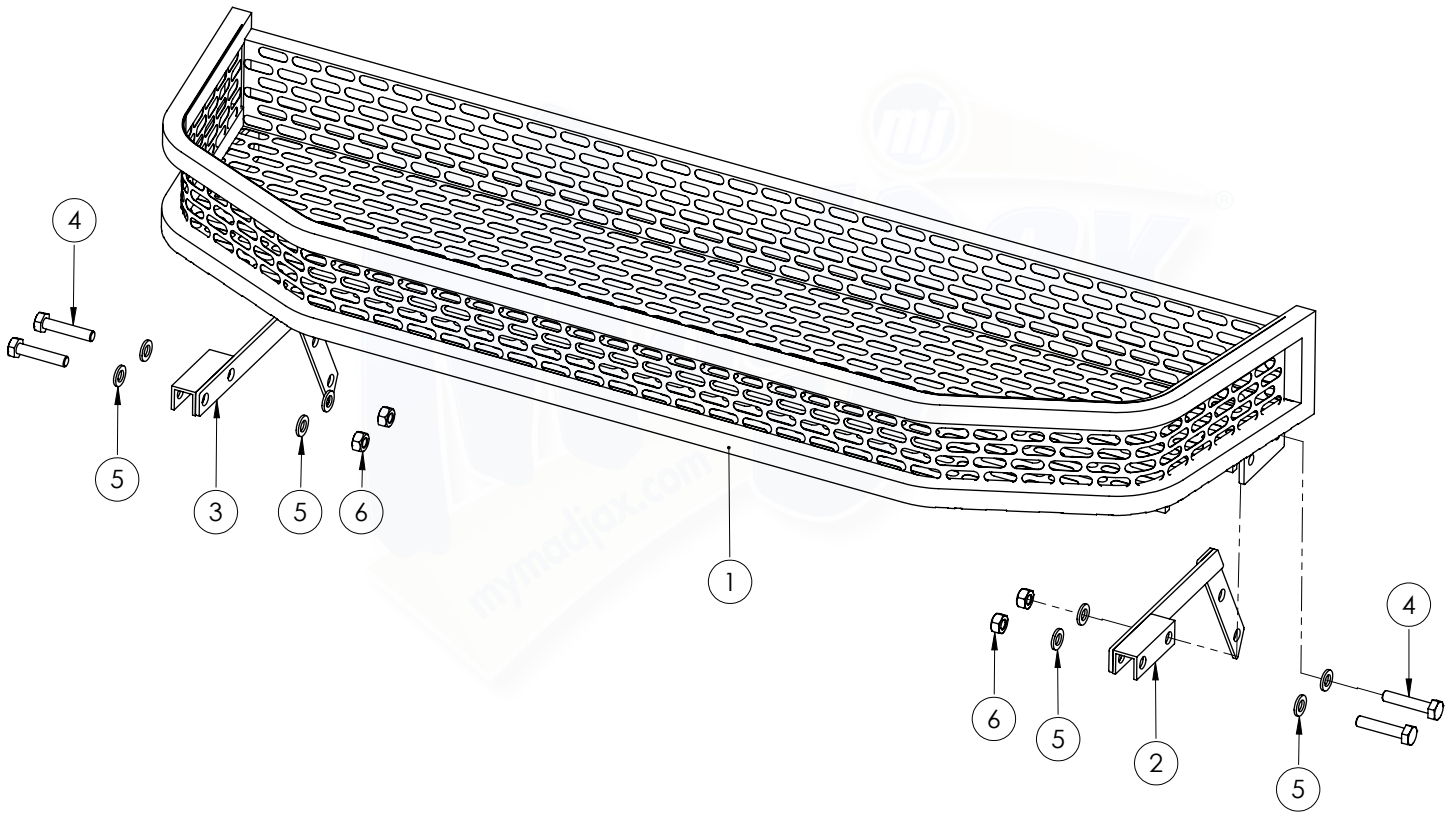

## 04-013

No.	Part No.	Description	QTY
1		Basket	1
2	W04-13-1	Drive Clays Mounting Bracket - Left	1
3	W04-13-2	Drive Clays Mounting Bracket - Right	1
	W04-13-3	Drive Clays Hardware Pack	1
3		M10x50 Hex Head Bolt	4
4		M10x20 Flat Washer	4
5		M10 Locking Nut	4