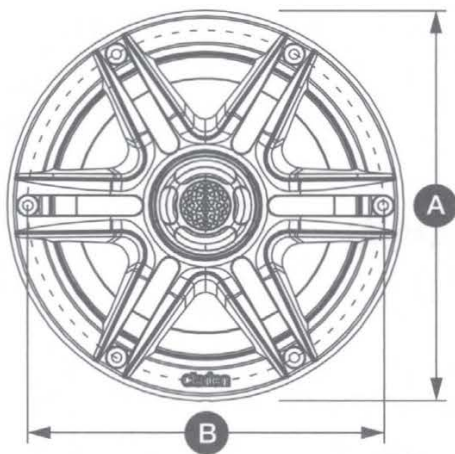

Clarion

MARINE AUDIO

SPEAKER CONNECTIONS

Terminal	Connection
+	Speaker Positive (+)
-	Speaker Negative (-)

Physical Specifications	CMS-651-SWB
Nominal Diameter	6.50 in. / 165 mm
Outer Diameter (A)	6.90 in. / 175 mm
Bolt Hole Circle (B)	6.14 in. / 156 mm
Frontal Grille Protrusion* (C)	1.25 in. / 32 mm
Mounting Hole Diameter (D)	5.00 - 5.25 in. / 127 - 133 mm
Mounting Depth (E)	2.60 in. / 66 mm