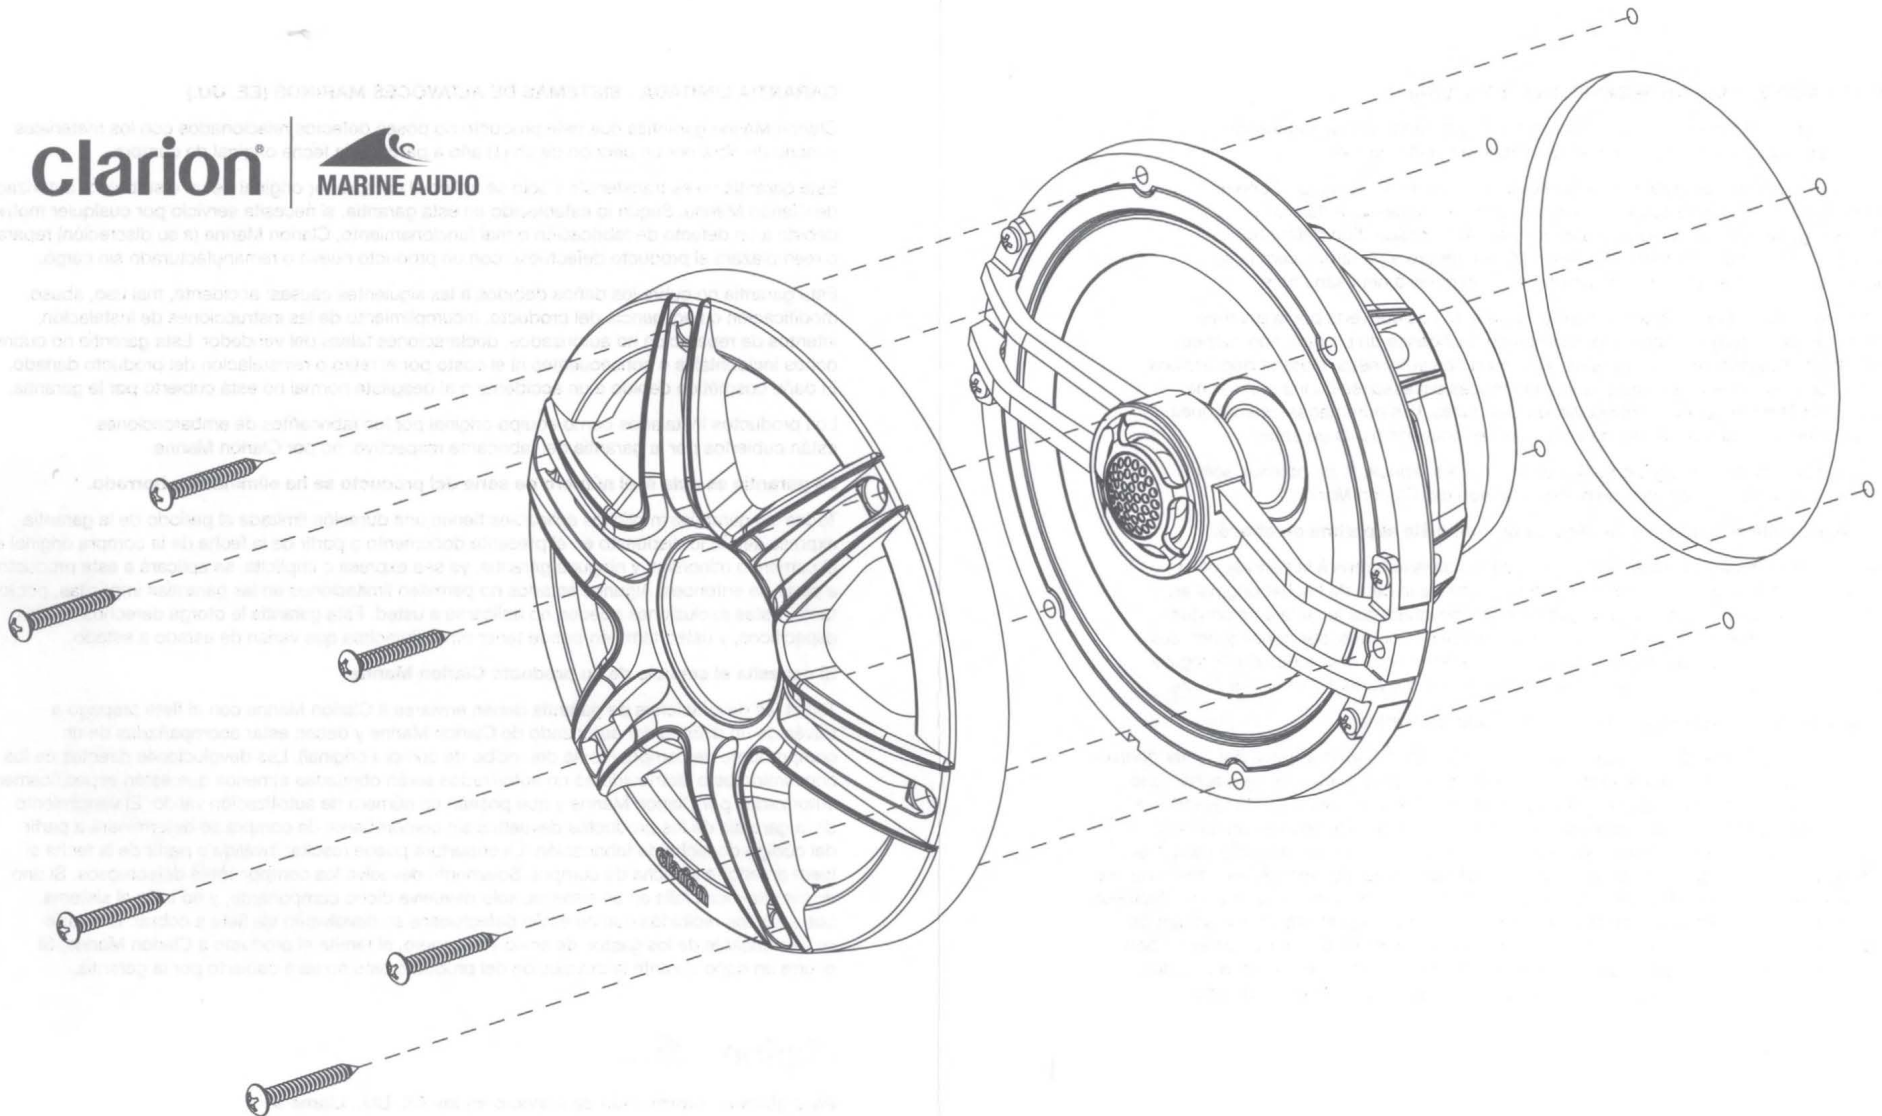

Clarion

MARINE AUDIO

SPEAKER CONNECTIONS

Terminal	Connection
+	Speaker Positive (+)
-	Speaker Negative (-)

Physical Specifications	CMS-651-SWB
Nominal Diameter	6.50 in. / 165 mm
Outer Diameter (A)	6.90 in. / 175 mm
Bolt Hole Circle (B)	6.14 in. / 156 mm
Frontal Grille Protrusion* (C)	1.25 in. / 32 mm
Mounting Hole Diameter (D)	5.00 - 5.25 in. / 127 - 133 mm
Mounting Depth (E)	2.60 in. / 66 mm