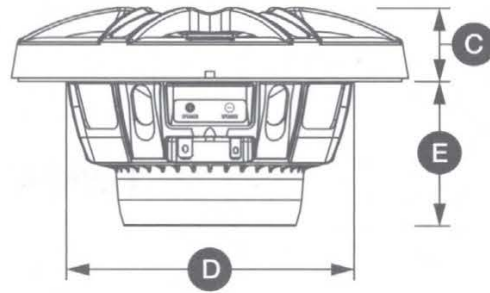

Clarion

MARINE AUDIO

SPEAKER CONNECTIONS

Terminal	Connection
+	Speaker Positive (+)
-	Speaker Negative (-)

Physical Specifications	CMS-651-SWB
Nominal Diameter	6.50 in. / 165 mm
Outer Diameter (A)	6.90 in. / 175 mm
Bolt Hole Circle (B)	6.14 in. / 156 mm
Frontal Grille Protrusion* (C)	1.25 in. / 32 mm
Mounting Hole Diameter (D)	5.00 - 5.25 in. / 127 - 133 mm
Mounting Depth (E)	2.60 in. / 66 mm